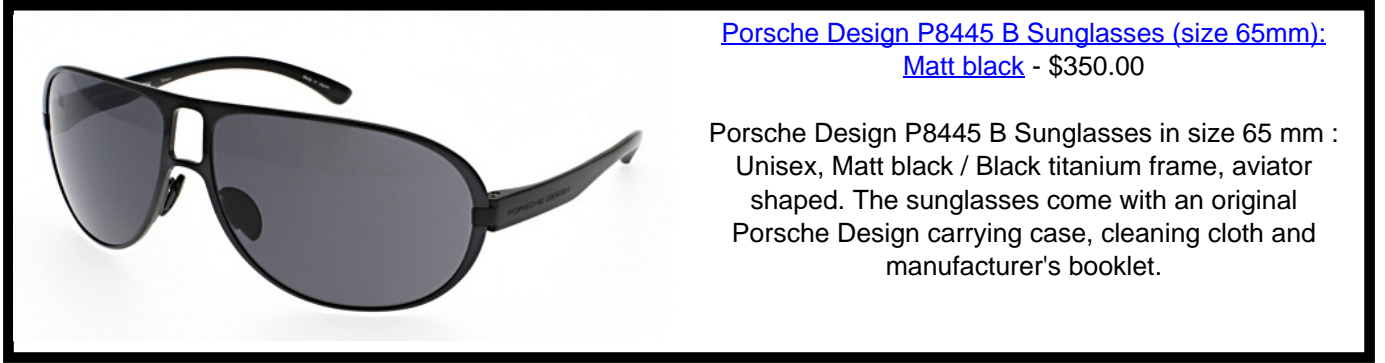

Published based on [Porsche Design P8445 B Sunglasses \(size 65mm\): Matt black](#)

# **Porsche Design P8445 B Sunglasses (size 65mm): Matt black**

[Porsche Design P8445 B Sunglasses \(size 65mm\):  
Matt black](#) - \$350.00

Porsche Design P8445 B Sunglasses in size 65 mm :  
Unisex, Matt black / Black titanium frame, aviator  
shaped. The sunglasses come with an original  
Porsche Design carrying case, cleaning cloth and  
manufacturer's booklet.

You can also find this article published on [Porsche Design P8445 B Sunglasses \(size 65mm\): Matt black](#)